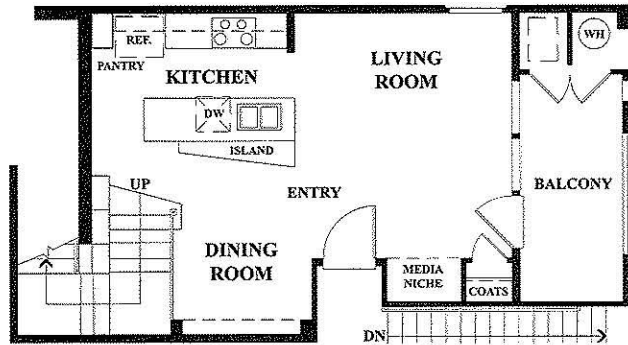

fusion

AT SOUTH BAY

RESIDENCE B

2 BEDROOMS
2 BATHS
1-CAR GARAGE
1,067 SQUARE FEET

FIRST FLOOR

SECOND FLOOR

THIRD FLOOR