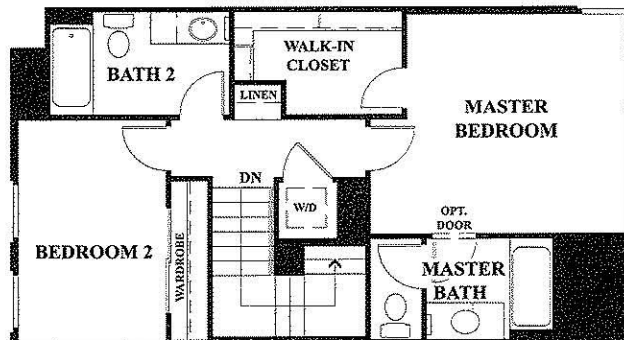

fusion

AT SOUTH BAY

RESIDENCE B

2 BEDROOMS
2 BATHS
1-CAR GARAGE
1,067 SQUARE FEET

FIRST FLOOR

SECOND FLOOR

THIRD FLOOR