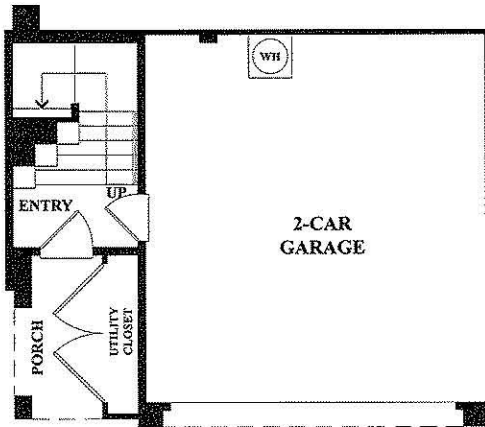

RESIDENCE D

2 BEDROOMS
 2 BATHS
 2-CAR GARAGE
 1,331 SQUARE FEET

FIRST FLOOR

SECOND FLOOR

THIRD FLOOR