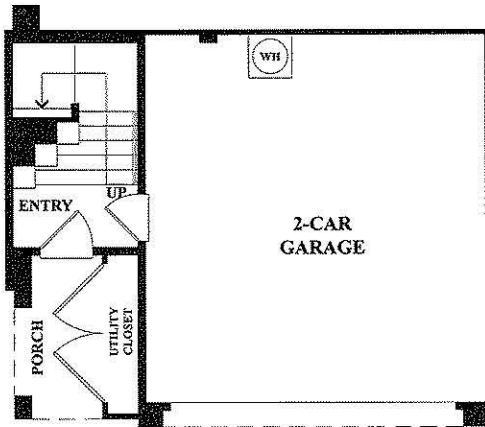

## RESIDENCE D

2 BEDROOMS  
 2 BATHS  
 2-CAR GARAGE  
 1,331 SQUARE FEET

FIRST FLOOR

SECOND FLOOR

THIRD FLOOR