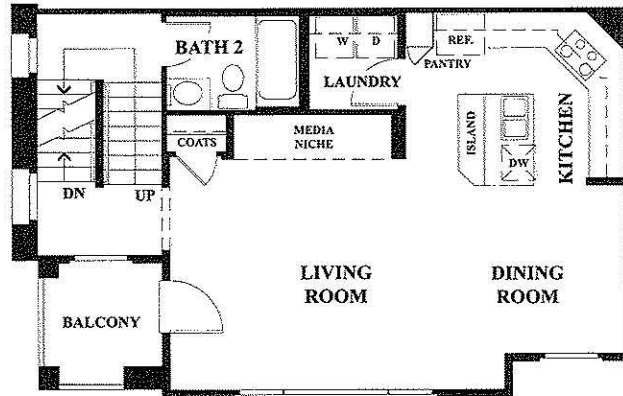

RESIDENCE D

2 BEDROOMS
 2 BATHS
 2-CAR GARAGE
 1,331 SQUARE FEET

FIRST FLOOR

SECOND FLOOR

THIRD FLOOR