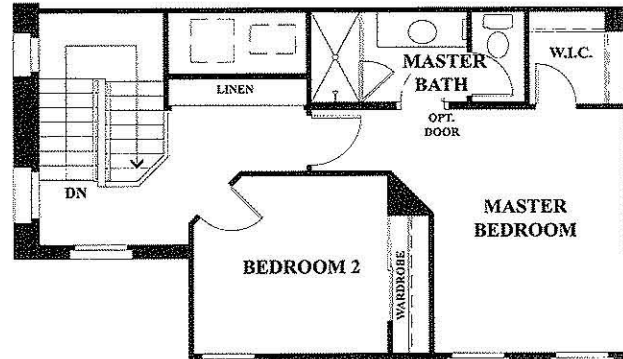

RESIDENCE D

2 BEDROOMS
 2 BATHS
 2-CAR GARAGE
 1,331 SQUARE FEET

FIRST FLOOR

SECOND FLOOR

THIRD FLOOR