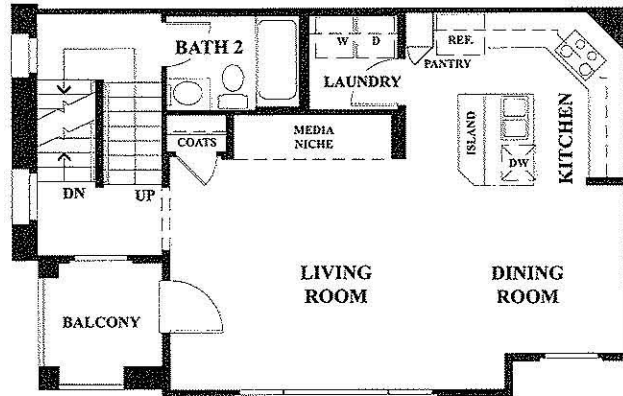

## RESIDENCE D

2 BEDROOMS  
 2 BATHS  
 2-CAR GARAGE  
 1,331 SQUARE FEET

FIRST FLOOR

SECOND FLOOR

THIRD FLOOR