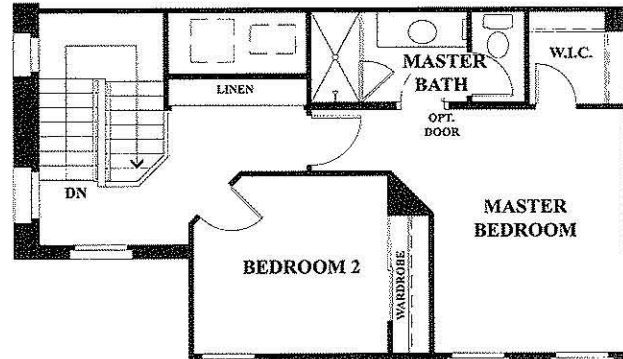

## RESIDENCE D

2 BEDROOMS  
 2 BATHS  
 2-CAR GARAGE  
 1,331 SQUARE FEET

FIRST FLOOR

SECOND FLOOR

THIRD FLOOR