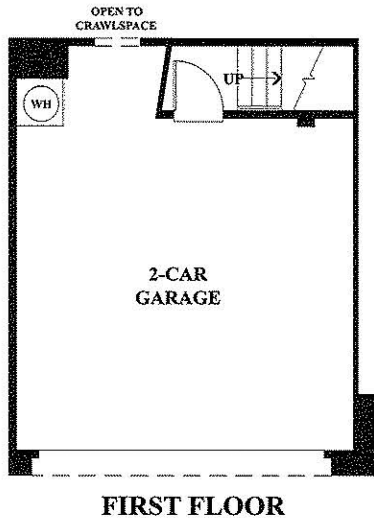

## RESIDENCE E

2 BEDROOMS  
2½ BATHS  
2-CAR GARAGE  
1,419 SQUARE FEET

FIRST FLOOR

SECOND FLOOR

THIRD FLOOR

THIRD FLOOR