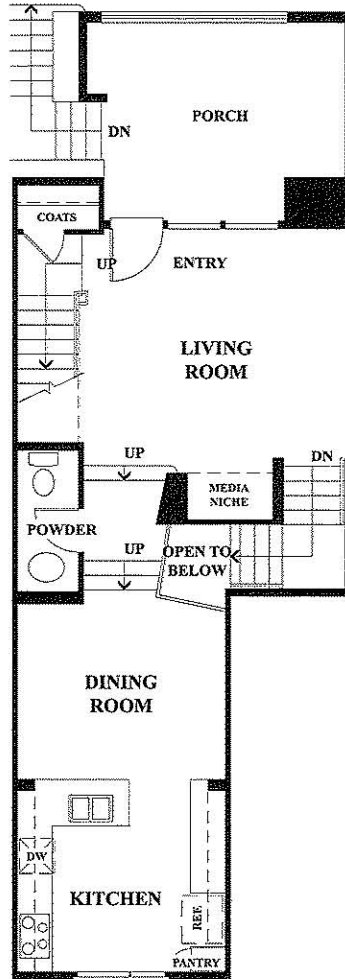

# fusion

AT SOUTH BAY

## RESIDENCE E

2 BEDROOMS  
2½ BATHS  
2-CAR GARAGE  
1,419 SQUARE FEET

FIRST FLOOR

SECOND FLOOR

THIRD FLOOR

THIRD FLOOR