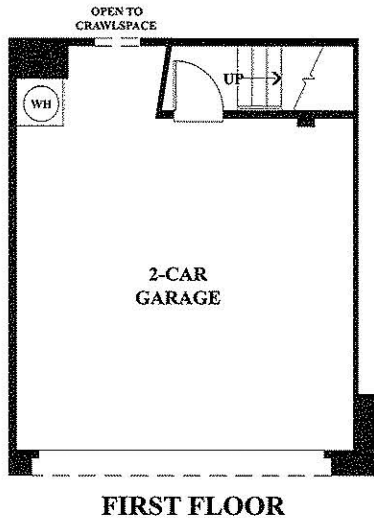

## RESIDENCE E

2 BEDROOMS  
2½ BATHS  
2-CAR GARAGE  
1,419 SQUARE FEET

FIRST FLOOR

SECOND FLOOR

THIRD FLOOR

THIRD FLOOR