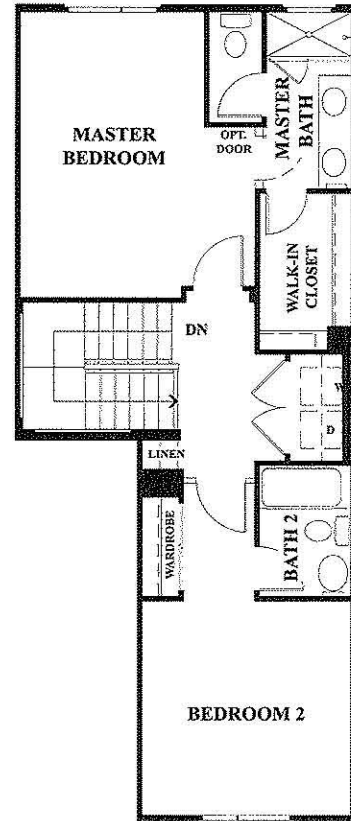

## RESIDENCE F

2 BEDROOMS  
 2½ BATHS  
 2-CAR GARAGE  
 1,473 SQUARE FEET

FIRST FLOOR

SECOND FLOOR

THIRD FLOOR