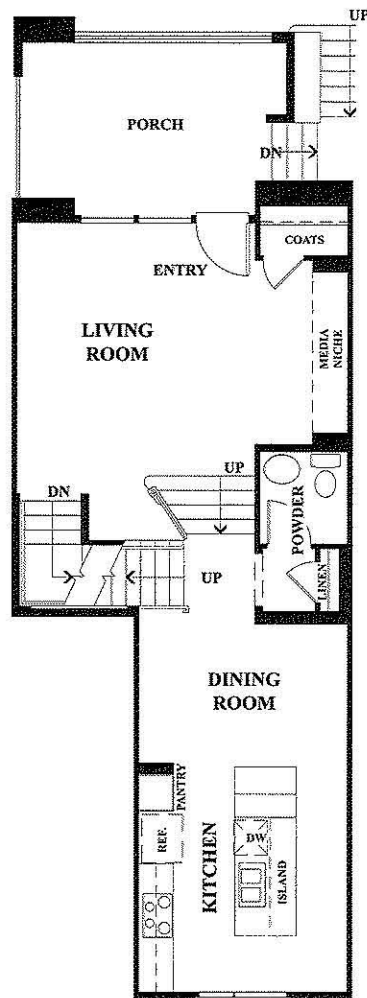

## RESIDENCE F

2 BEDROOMS  
 2½ BATHS  
 2-CAR GARAGE  
 1,473 SQUARE FEET

FIRST FLOOR

SECOND FLOOR

THIRD FLOOR