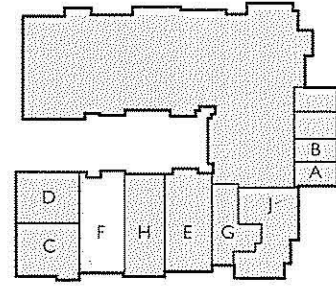

# fusion

AT SOUTH BAY

## RESIDENCE F

2 BEDROOMS  
 2½ BATHS  
 2-CAR GARAGE  
 1,473 SQUARE FEET

FIRST FLOOR

SECOND FLOOR

THIRD FLOOR