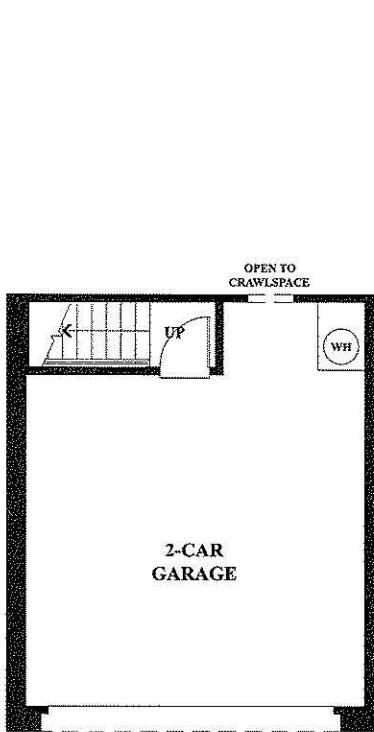

# fusion

AT SOUTH BAY

## RESIDENCE F

2 BEDROOMS  
 2½ BATHS  
 2-CAR GARAGE  
 1,473 SQUARE FEET

FIRST FLOOR

SECOND FLOOR

THIRD FLOOR