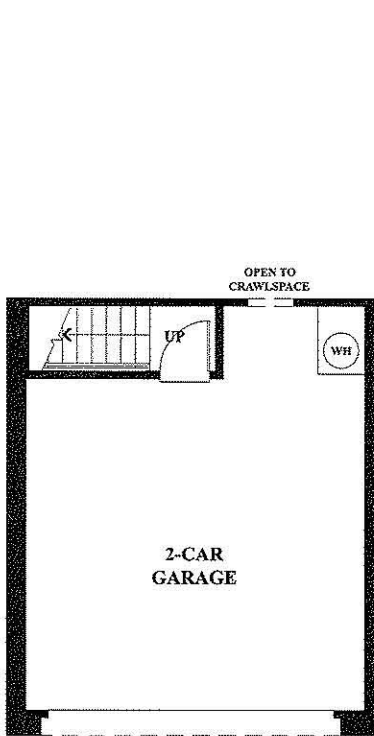

# fusion

AT SOUTH BAY

## RESIDENCE F

2 BEDROOMS  
 2½ BATHS  
 2-CAR GARAGE  
 1,473 SQUARE FEET

FIRST FLOOR

SECOND FLOOR

THIRD FLOOR