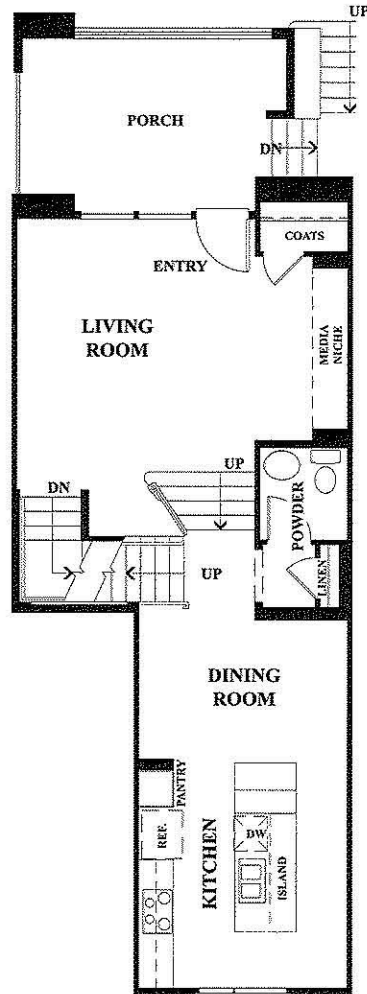

# fusion

AT SOUTH BAY

## RESIDENCE F

2 BEDROOMS  
 2½ BATHS  
 2-CAR GARAGE  
 1,473 SQUARE FEET

FIRST FLOOR

SECOND FLOOR

THIRD FLOOR