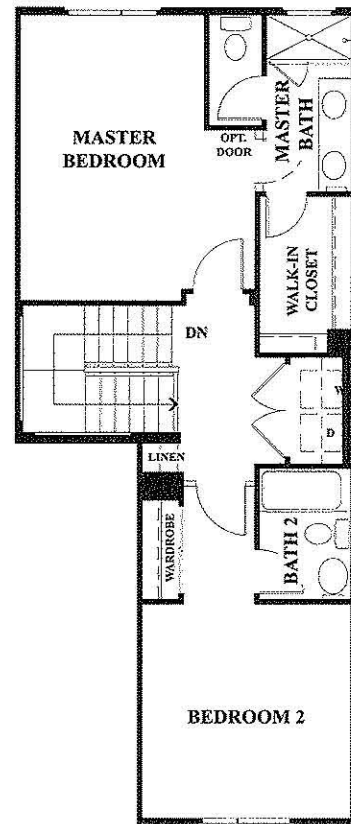

## RESIDENCE F

2 BEDROOMS  
 2½ BATHS  
 2-CAR GARAGE  
 1,473 SQUARE FEET

FIRST FLOOR

SECOND FLOOR

THIRD FLOOR