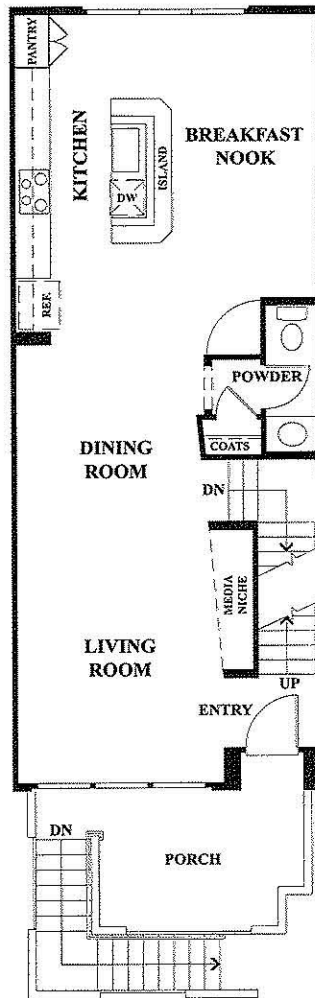

fusion

AT SOUTH BAY

RESIDENCE H

2 BEDROOMS
 2½ BATHS
 2-CAR GARAGE
 1,603 SQUARE FEET

FIRST FLOOR

SECOND FLOOR

THIRD FLOOR