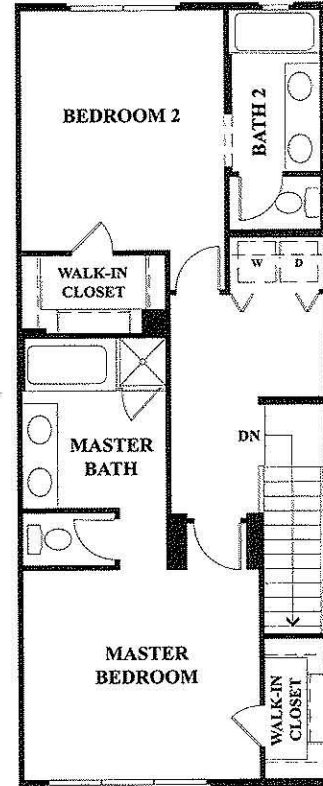

## RESIDENCE H

2 BEDROOMS  
 2½ BATHS  
 2-CAR GARAGE  
 1,603 SQUARE FEET

FIRST FLOOR

SECOND FLOOR

THIRD FLOOR