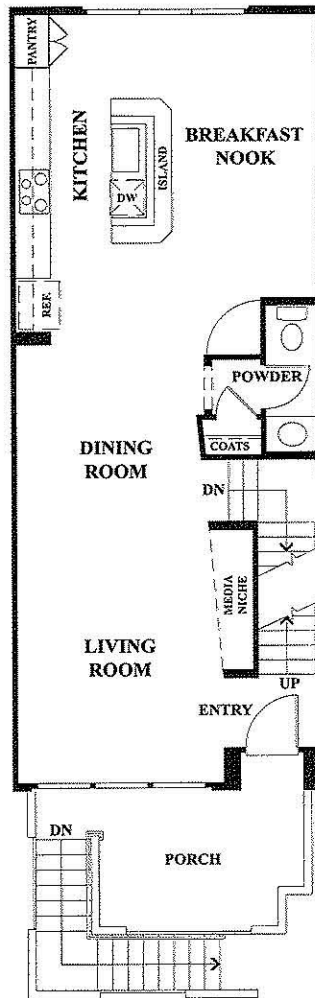

# fusion

AT SOUTH BAY

## RESIDENCE H

2 BEDROOMS  
 2½ BATHS  
 2-CAR GARAGE  
 1,603 SQUARE FEET

FIRST FLOOR

SECOND FLOOR

THIRD FLOOR