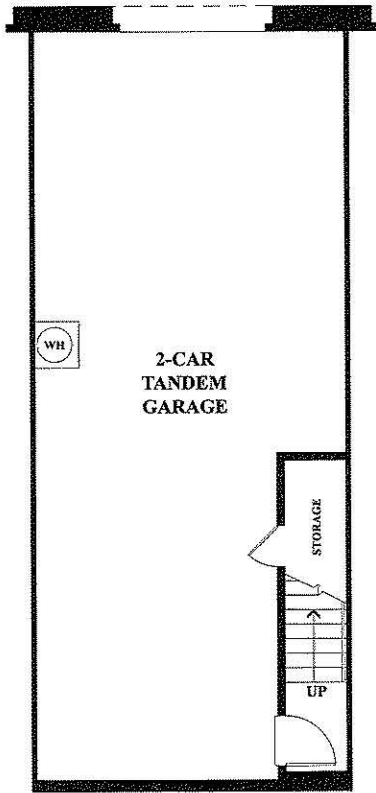

fusion

AT SOUTH BAY

RESIDENCE H

2 BEDROOMS
 2½ BATHS
 2-CAR GARAGE
 1,603 SQUARE FEET

FIRST FLOOR

SECOND FLOOR

THIRD FLOOR