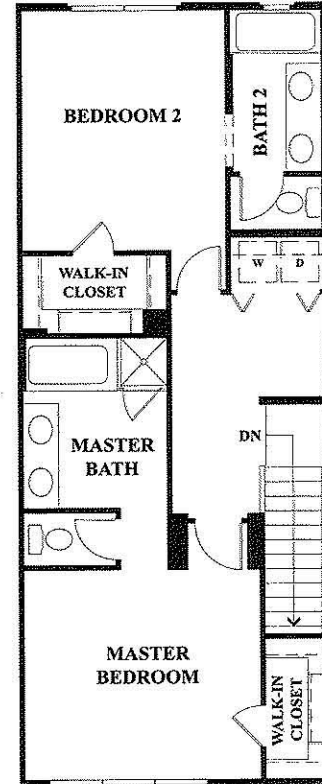

fusion

AT SOUTH BAY

RESIDENCE H

2 BEDROOMS
 2½ BATHS
 2-CAR GARAGE
 1,603 SQUARE FEET

FIRST FLOOR

SECOND FLOOR

THIRD FLOOR