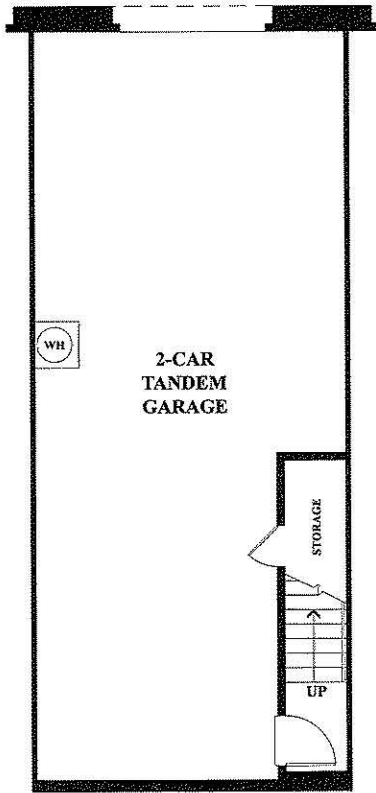

# fusion

AT SOUTH BAY

## RESIDENCE H

2 BEDROOMS  
 2½ BATHS  
 2-CAR GARAGE  
 1,603 SQUARE FEET

FIRST FLOOR

SECOND FLOOR

THIRD FLOOR