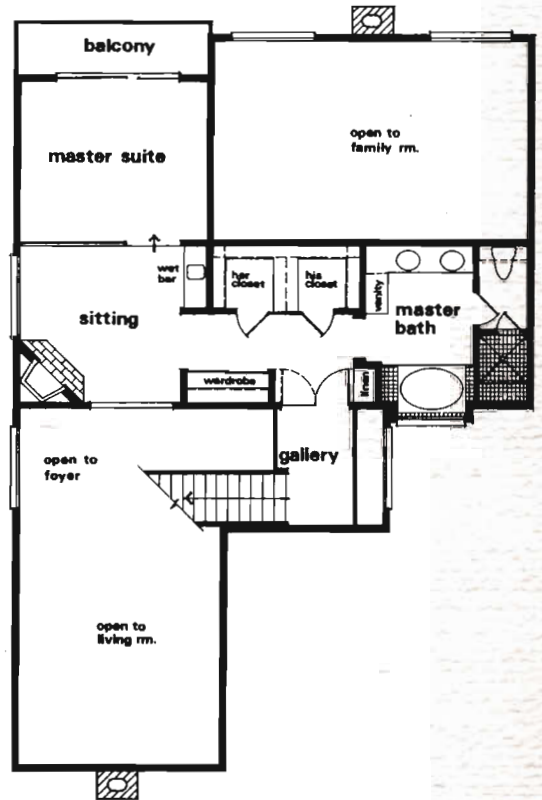

# Plan 2

This thoroughly contemporary floorplan, of functional and finely honed design has created a home of unsurpassed elegance. Two levels offer an exciting brace of possibilities for living, moving in style and substance from a first level family room to an upper level devoted entirely to the master bedroom retreat.

2 Story • 3 Bedrooms • 2 Baths • Fireplace in Living Room, Family Room and Private Sitting Area off Master Suite • Wet Bar • Atrium  
2,445 Square Feet.

First Floor

Second Floor