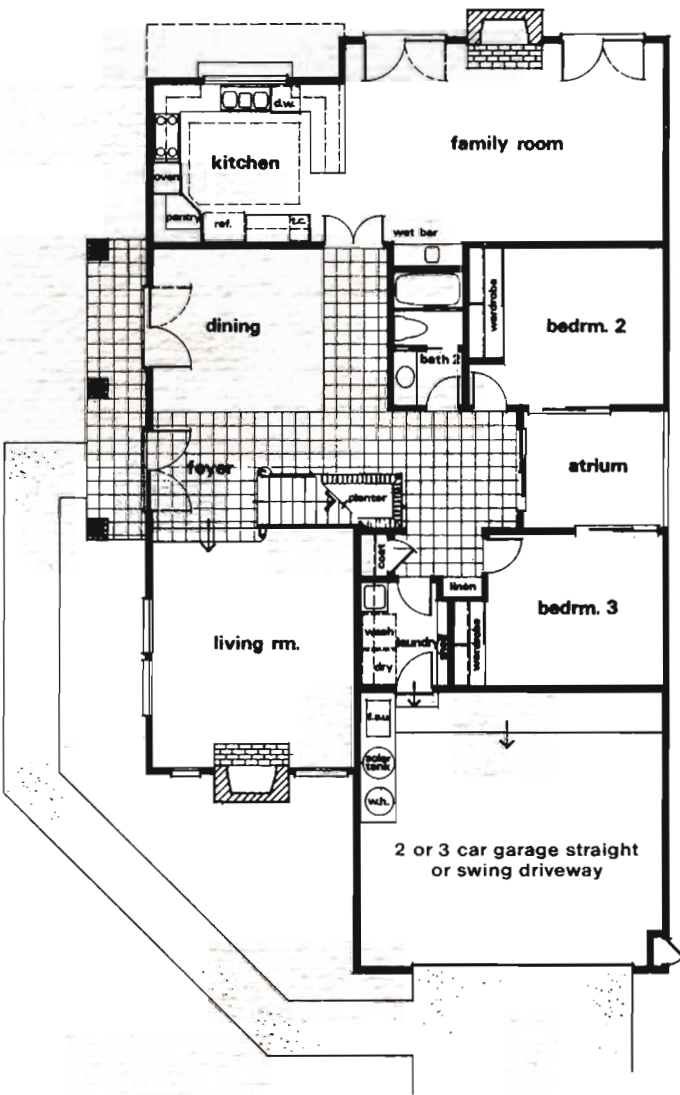

# Plan 2

This thoroughly contemporary floorplan, of functional and finely honed design has created a home of unsurpassed elegance. Two levels offer an exciting brace of possibilities for living, moving in style and substance from a first level family room to an upper level devoted entirely to the master bedroom retreat.

2 Story • 3 Bedrooms • 2 Baths • Fireplace in Living Room, Family Room and Private Sitting Area off Master Suite • Wet Bar • Atrium  
2,445 Square Feet.

First Floor

Second Floor