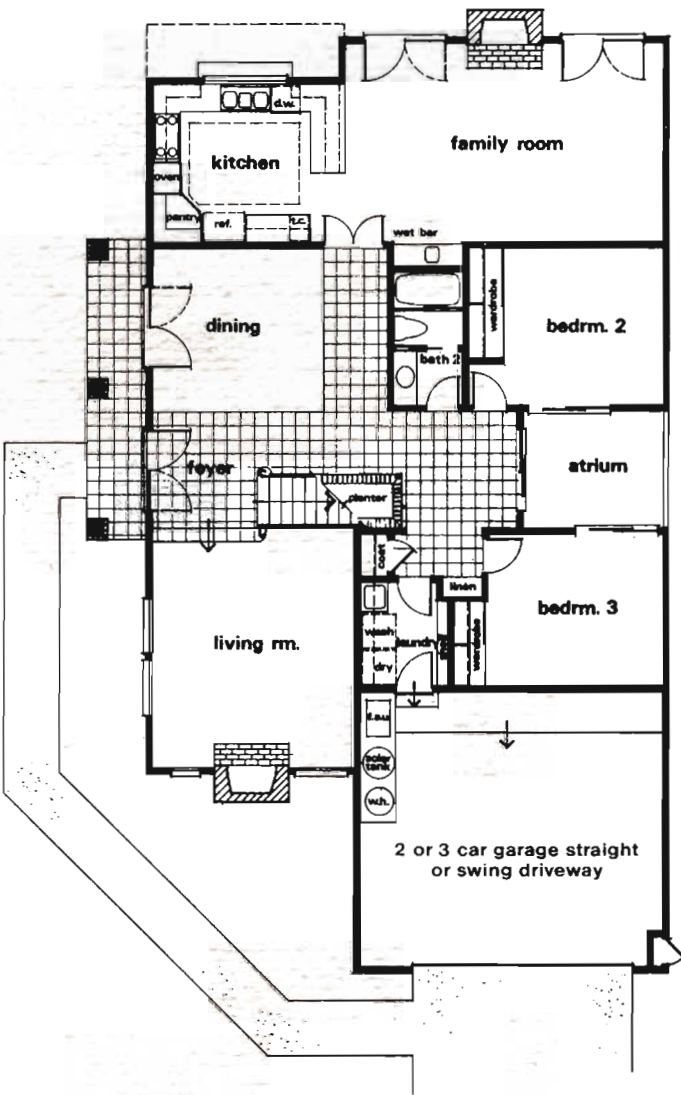

Plan 2

This thoroughly contemporary floorplan, of functional and finely honed design has created a home of unsurpassed elegance. Two levels offer an exciting brace of possibilities for living, moving in style and substance from a first level family room to an upper level devoted entirely to the master bedroom retreat.

2 Story • 3 Bedrooms • 2 Baths • Fireplace in Living Room, Family Room and Private Sitting Area off Master Suite • Wet Bar • Atrium
2,445 Square Feet.

First Floor

Second Floor