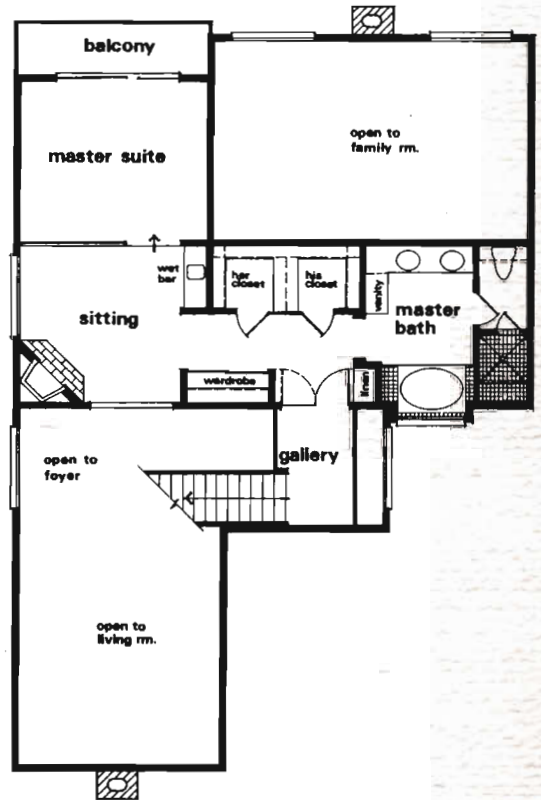

Plan 2

This thoroughly contemporary floorplan, of functional and finely honed design has created a home of unsurpassed elegance. Two levels offer an exciting brace of possibilities for living, moving in style and substance from a first level family room to an upper level devoted entirely to the master bedroom retreat.

2 Story • 3 Bedrooms • 2 Baths • Fireplace in Living Room, Family Room and Private Sitting Area off Master Suite • Wet Bar • Atrium
2,445 Square Feet.

First Floor

Second Floor