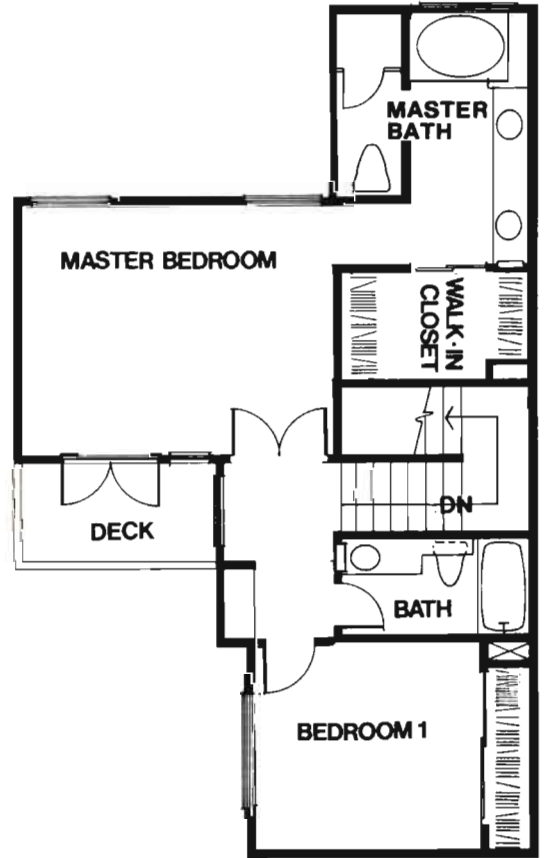

Town Home Plan 6

2-story
3 bedrooms / 3 baths
1,820 square feet

First Level

Second Level