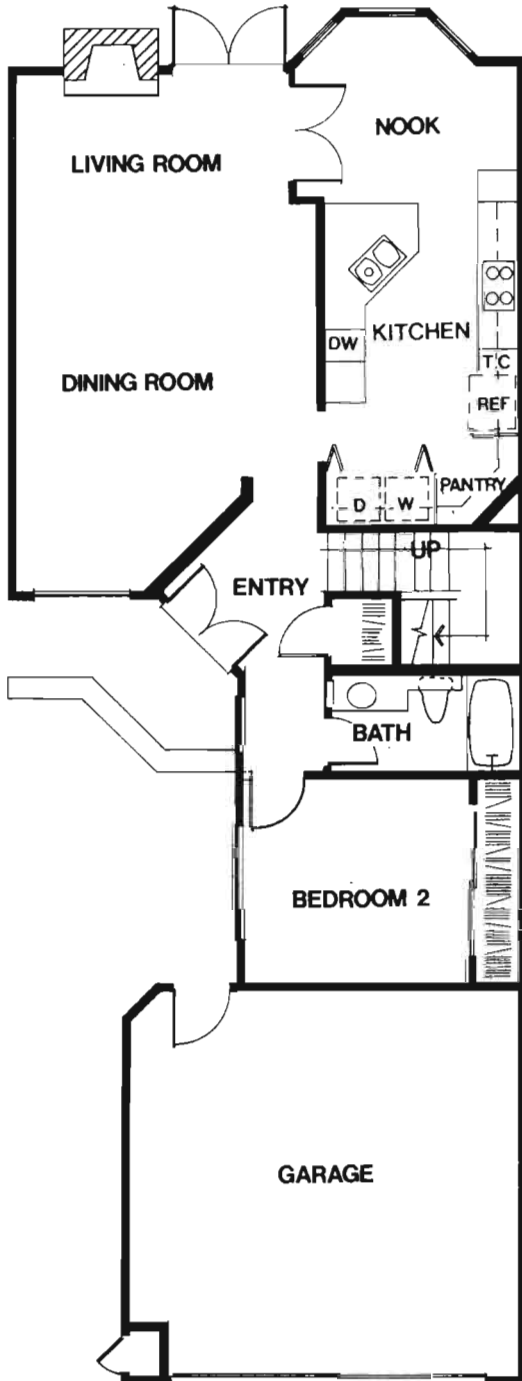

Town Home Plan 6

2-story
3 bedrooms / 3 baths
1,820 square feet

First Level

Second Level